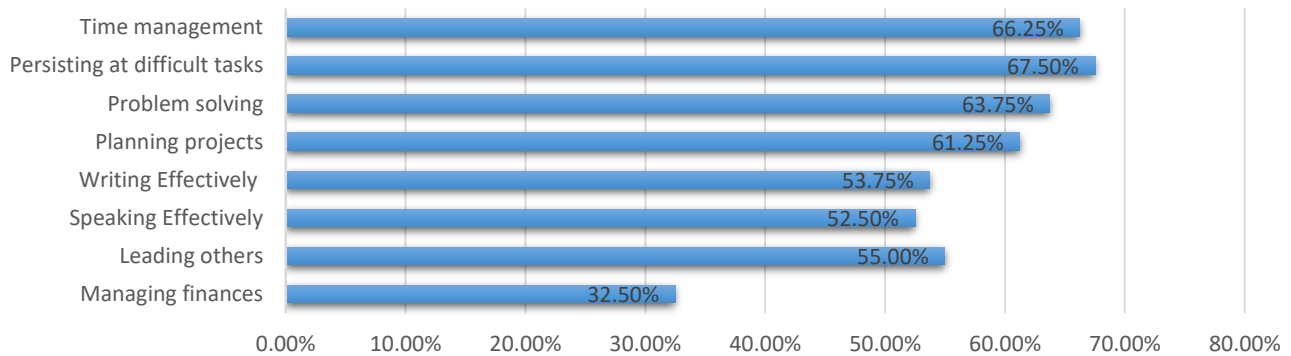

Northwestern

OKLAHOMA STATE UNIVERSITY

Office of Assessment & Institutional Effectiveness

2019-2020 Alumni Satisfaction Survey Result

How well did your education at NWOSU contribute to your personal growth in the following areas? (Percentage responding "Very Much")