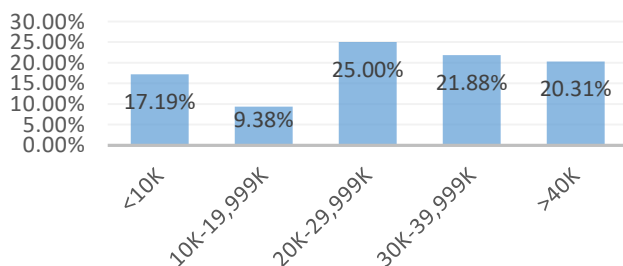

What was the annual salary of the first job you held after graduating?