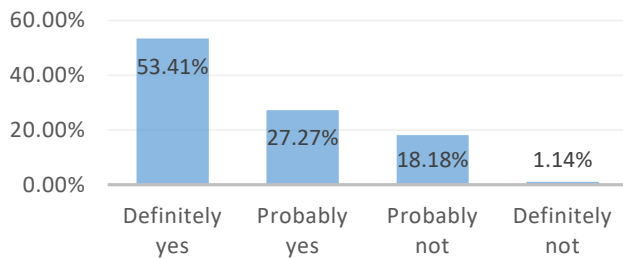

If you could start college over, would you choose to attend NWOSU?