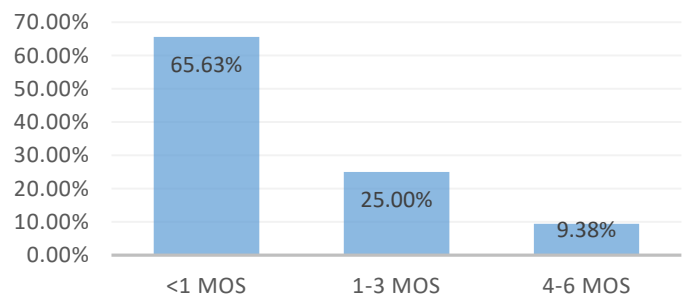

How long did it take to secure your first job after graduating?