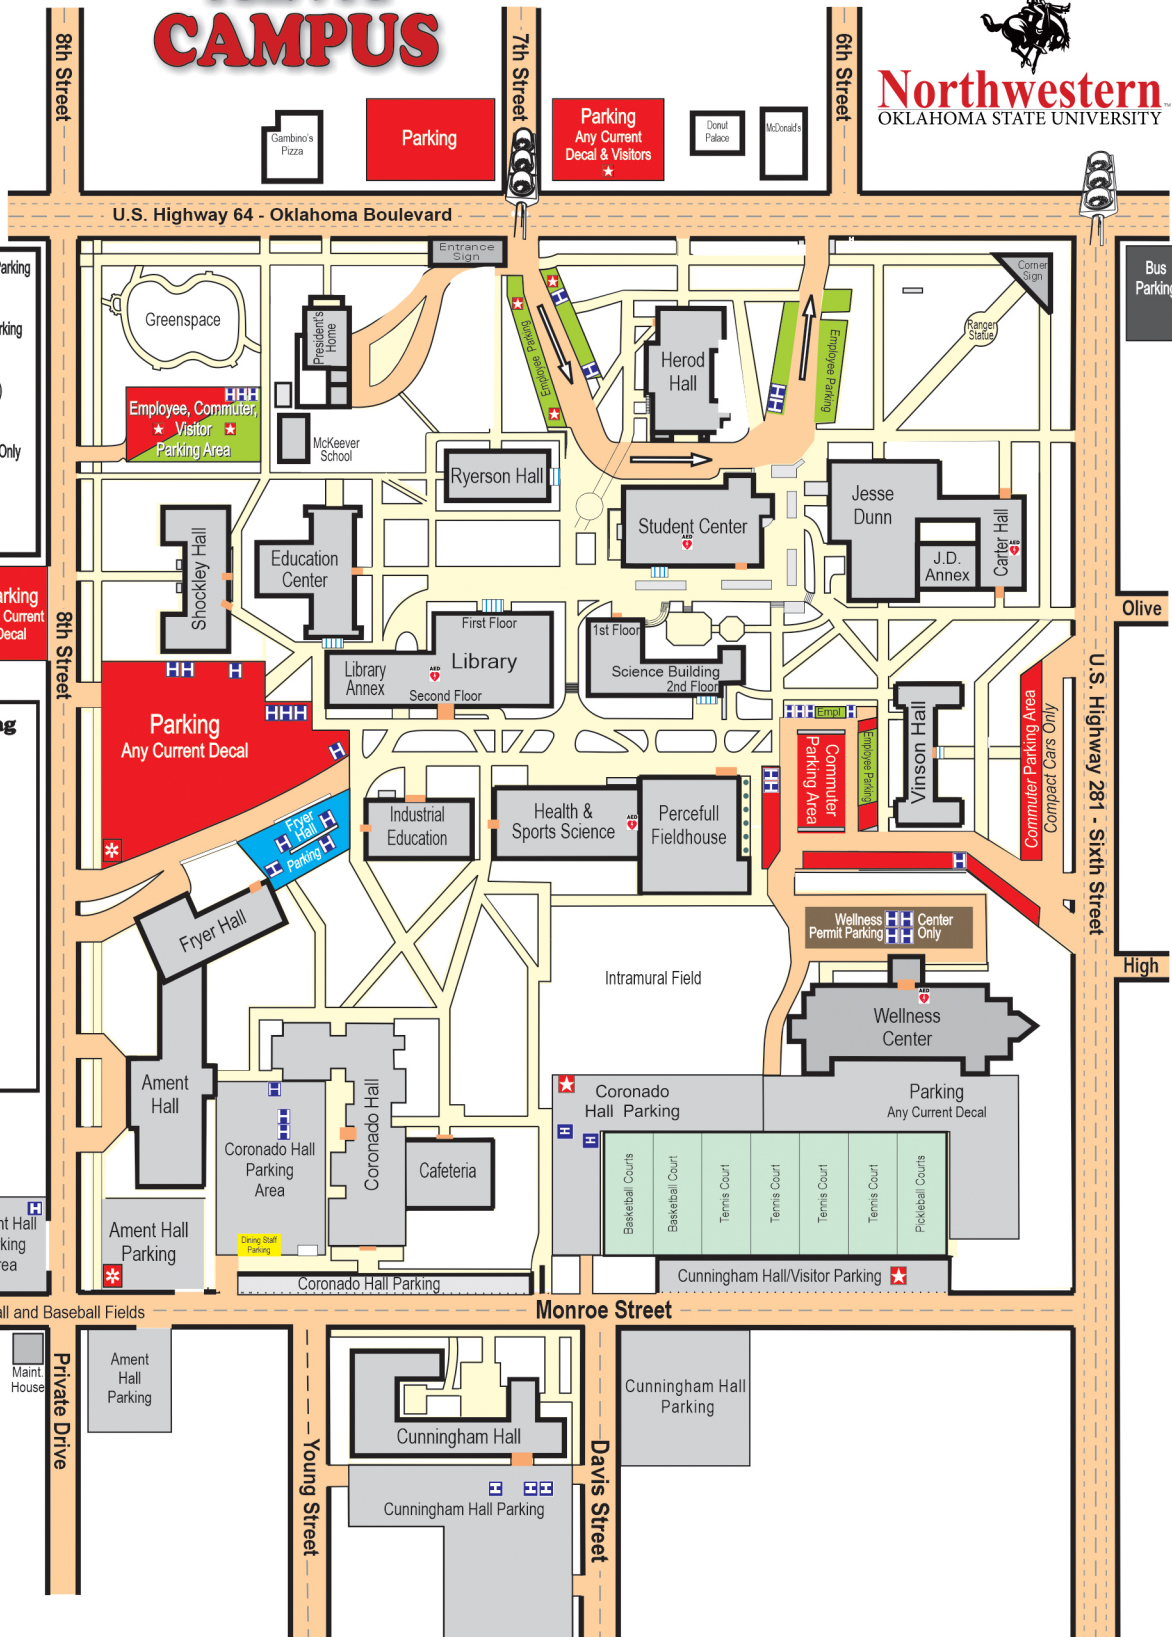

# NORTHWESTERN OKLAHOMA STATE UNIVERSITY

## ALVA CAMPUS

**Northwestern**  
OKLAHOMA STATE UNIVERSITY

- Blue - Residence Hall & Student Parking
- Green - Staff and Faculty Parking
- Red - Commuter Parking
- Yellow - Dining & Maintenance Parking
- Cycle Parking
- Visitor Parking
- Handicapped Parking (Blue Areas)
- Handicapped Entry
- Automatic Door Entry
- Brown - Wellness Center Parking Only
- Purple - All Permit Parking
- Flower Beds
- Bus Parking
- AED Location

- Campus Building Legend**
- EC - Education Center
  - RH - Ryerson Hall
  - HH - Herod Hall
  - IE - Industrial Education
  - JA - Jesse Dunn Annex
  - JD - Jesse Dunn
  - WC or WL - Wellness Center
  - LA - Library Annex
  - LB - Library
  - HS - Health & Sports Science
  - PF - Percell Fieldhouse
  - SC - Science Building
  - SH - Shockley Hall
  - VH - Vinson Hall
  - President's Home
  - Fryer Hall
  - Ament Hall
  - Coronado Hall
  - Cunningham Hall